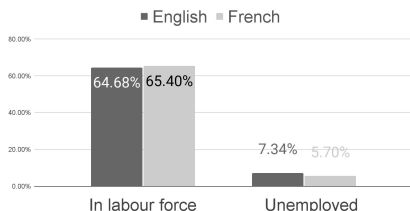

Labour Force and Unemployment Rate