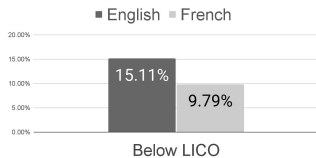

Population Living Below LICO