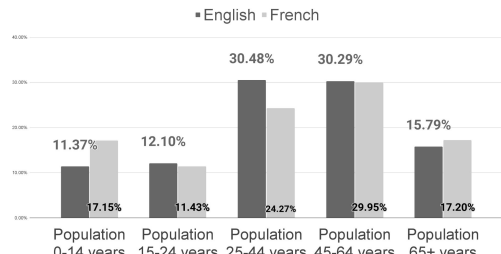

Population by Age Group