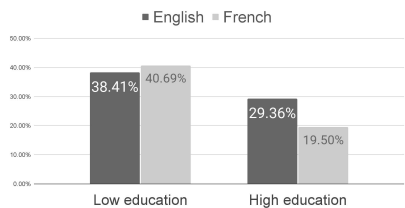

Education Level in Population 15+

Total Population
505,470

English
19,130

French
484,805

Average incomes for MEPEC territory**			
	English	French	Total
Before Tax	$41,392	$46,358	$45,962
After Tax	$33,900	$37,532	$37,241