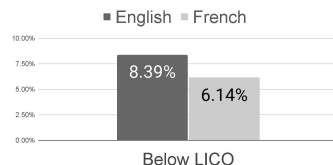

Population Living Below LICO