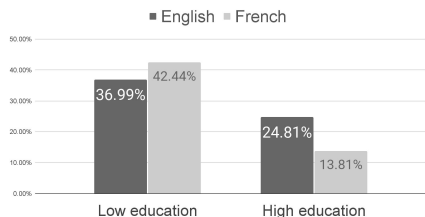

Education Level in Population 15+

Total Population
408,615

English
3,755

French
404,685

Average incomes for Chaudière-Appalaches			
	English	French	Total
Before Tax	$42,140	$40,832	$40,838
After Tax	$35,059	$34,591	$34,590