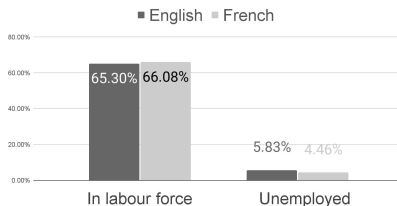

Labour Force and Unemployment Rate