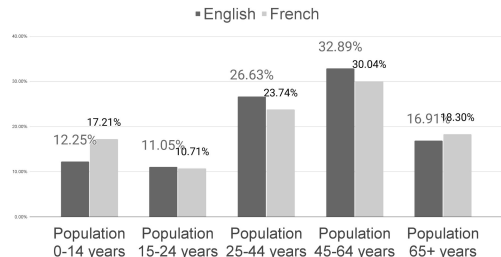

Population by Age Group