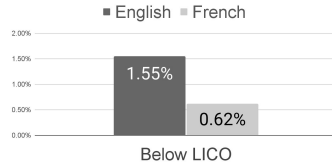

Population Living Below LICO

Areas of Activity

- Health and Social Services
- Seniors, Youth & Families Initiatives
- Social & Economic Development
- Training & Career Development
- Employment Opportunities
- Regional & Community Development
- Policy Development & Adaptation
- Language and Constitutional Issues
- Heritage and Cultural Affairs

Strategic Orientation

- Enhance community vitality & leadership
- Promote social development of vulnerable groupings
- Develop, diversify & sustain the LNS economy
- Retain youth
- Enhance Government relations
- Renew and constantly revitalize the Coasters Association

Executive Director
Cornella Maurice

Email
info@coastersassociation.com

Phone
418 379-2006

Website
Under development

Main Office
313, boul. Bonne
Espérance,
Rivière-St-Paul,
G0G 2P0

Administrative Region

Côte-Nord