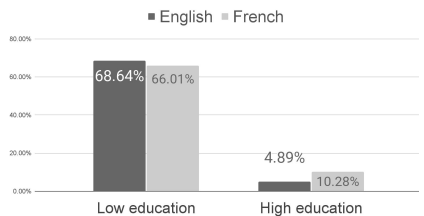

Education Level in Population 15+