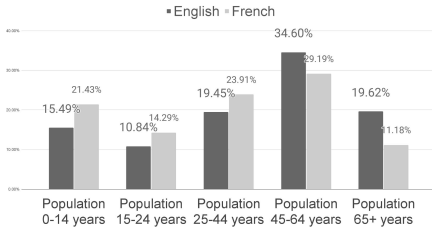

Population by Age Group