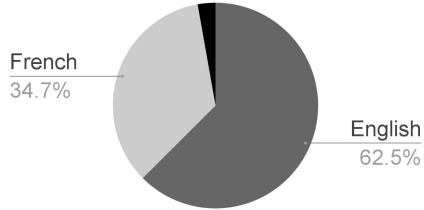

Regional Socio-Economic Data - Le Golfe-du-Saint-Laurent RCM

Population division by FOLS