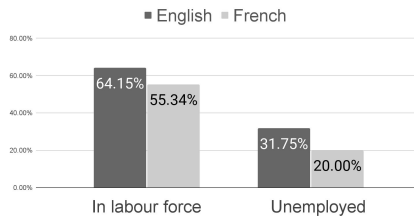

Labour Force and Unemployment Rate

Total Population
4,645

English
2,905

French
1,610

Coasters Association

Community and Regional Profile

Average incomes for Côte-Nord**			
	English	French	Total
Before Tax	$38,618	$44,615	$44,199
After Tax	$32,748	$36,464	$36,199