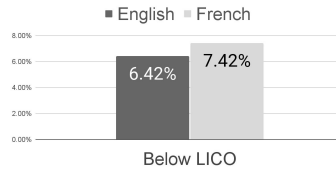

Population Living Below LICO