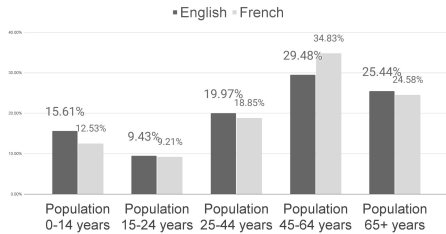

Population by Age Group