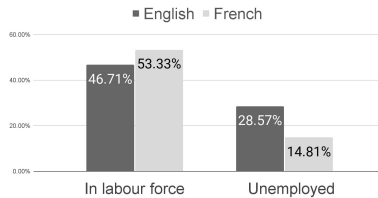

Labour Force and Unemployment Rate

Committee for Anglophone Social Action Community and Regional Profile

Executive Director
Kim Harrison

Email
info@casa-gaspe.com

Phone
418-752-5995
418-752-2127
1-877-752-5995

Website
casa-gaspe.com

Main Office
168 Gerard D.
Levesque Street,
New Carlisle, GOC 1Z0

Areas of Activity

- Employability (RIESS)
- Early childhood
- Tourism
- Senior services
- Health and social services
- Mental Health & Wellness
- Youth
- Arts, culture and Heritage

Strategic Orientation

- Regional development
- Representation and knowledge development
- Collaboration and volunteerism
- Youth
- Access to health and social services
- Arts, culture and heritage