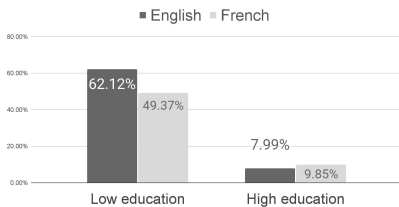

Education Level in Population 15+

Total Population
48,280

English
6,310

French
41,965

Average incomes for CASA territory*			
	English	French	Total
Before Tax	$28,216	$34,506	$33,704
After Tax	$25,654	$29,537	$29,039