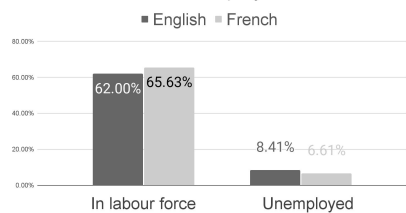

Labour Force and Unemployment Rate

Community and Regional Profile

Executive Director
Stephanie Helmer

Email
info@4korners.org

Phone
(450) 974-3940
1-888-974-3940

Website
<https://4korners.org/>

Main Office
200, Henri-Dunant,
Deux-Montagnes,
J7R 4W6

Areas of Activity

Community Development
Arts & Culture
Health and Social Services
Family Services
Senior Services
Employability
Legal Workshops
Communications
ERCC

Strategic Orientation

- Develop and grow volunteer base
- Develop and promote diverse programming
- Develop relationships with different levels of government
- Internal restructuring and employee handbooks
- Board training and role clarity
- Internal communications
- Communications strategy
- Mandate expansion
- Develop sustainable fundraisers
- Provide transportation to participants