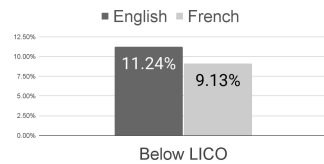

Population Living Below LICO