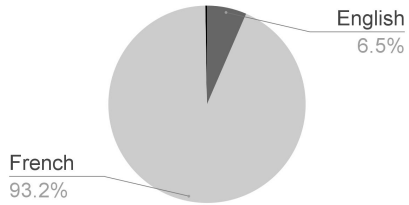

Regional Socio-Economic Data - Laurentides

Population division by FOLS

Total Population
577,855

English
37,555

French
538,755

Average incomes for Laurentides

	English	French	Total
Before Tax	$43,954	$43,143	$43,150
After Tax	$35,473	$35,401	$35,372