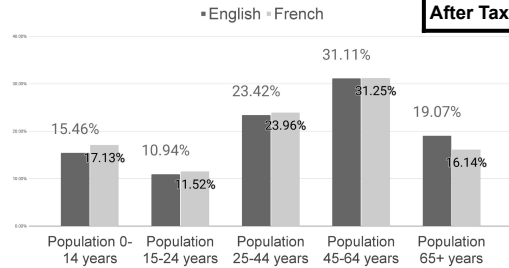

Population by Age Group